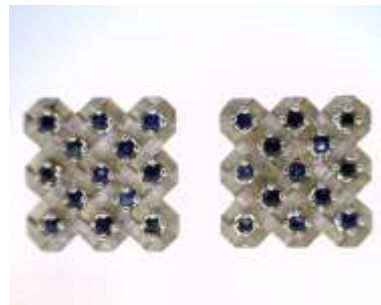

18KY 1.96CT DIAMOND & CULTURED PEARL BRACELET 53.7g

R\$ \$11,500.00

Item: BR-PL00025

14K YG CULTURED PEARL BRACELET 16g 6.5 in

R\$ \$1,750.00

Item: CF-CO00007

14K YG MOTHER OF PEARL CUFFLINKS

R\$ \$400.00