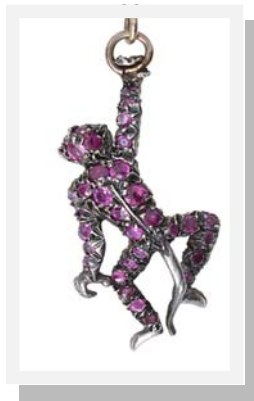

Nothing compares with the timeless romance and sheer beauty of estate jewelry. Our extensive, carefully curated collection reflects a variety of periods from Victorian to modern, and we're constantly searching for pieces as unique as our clients.

There's always something new (yes, even though it's 'old') to see!

All items shown subject to prior sale